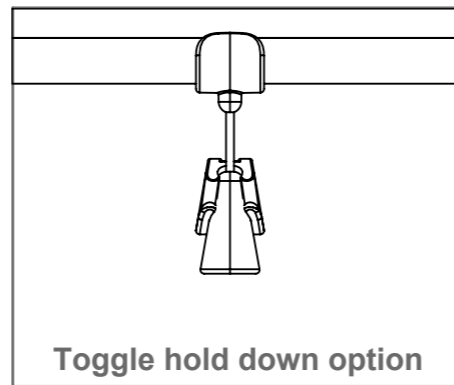

Standard Sizes			
X		Y	
360	[14 3/16"]	400	[15 3/4"]
470	[18 1/2"]	510	[20 3/32"]
550	[21 21/32"]	600	[23 5/8"]
680	[26 25/32"]	700	[27 9/16"]
Custom Sizes			
X (Min)	X (Max)	Y (Min)	Y (Max)
200	[7 7/8"]	1000	[39 3/8"]
			900
			[35 7/16"]

- Notes:
- 1 Blinds over 800mm [31 1/2"] wide have two handles.
 - 2 Standard fabric is Solar White Shield, other fabrics available, contact Oceanair.
 - 3 "Y" dimension refers to standard fabric Solar White Shield, other fabric contact Oceanair.
 - 4 Pegs are supplied as standard when selecting hold down options, they can be used in addition to the option chosen or for deploying the blind halfway. If more are required, please state quantity.
 - 5 Dimensions in millimeters (Imperial equivalents are shown for reference only)