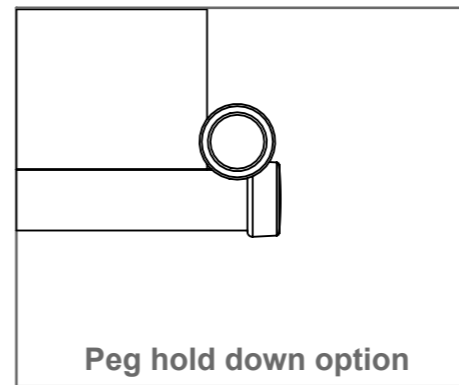

Standard Sizes			
X		Y	
360	[14 3/16"]	400	[15 3/4"]
470	[18 1/2"]	510	[20 3/32"]
550	[21 21/32"]	600	[23 5/8"]
680	[26 25/32"]	700	[27 9/16"]
Custom Sizes			
X (Min)	X (Max)	Y (Min)	Y (Max)
200	[7 7/8"]	1000	[39 3/8"]
			900
			[35 7/16"]

- Notes:
- 1 Blinds over 800mm [31 1/2"] wide have two handles.
 - 2 Standard fabric is Solar White Shield, other fabrics available, contact Oceanair.
 - 3 "Y" dimension refers to standard fabric Solar White Shield, other fabric contact Oceanair.
 - 4 Pegs are supplied as standard when selecting hold down options, they can be used in addition to the option chosen or for deploying the blind halfway. If more are required, please state quantity.
 - 5 Dimensions in millimeters (Imperial equivalents are shown for reference only)