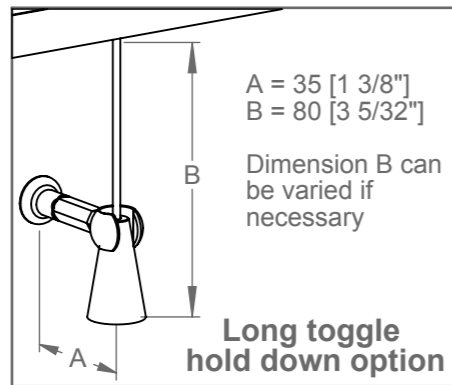

Standard Sizes			
X		Y	
360	[14 3/16"]	400	[15 3/4"]
470	[18 1/2"]	510	[20 3/32"]
550	[21 21/32"]	600	[23 5/8"]
680	[26 25/32"]	700	[27 9/16"]
Custom Sizes			
X (Min)	X (Max)	Y (Min)	Y (Max)
200	[7 7/8"]	1000	[39 3/8"]
			900
			[35 7/16"]

- Notes:
- 1 Blinds over 800mm [31 1/2"] wide have two handles.
 - 2 Standard fabric is Solar White Shield, other fabrics available, contact Oceanair.
 - 3 "Y" dimension refers to standard fabric Solar White Shield, other fabric contact Oceanair.
 - 4 Pegs are supplied as standard when selecting hold down options, they can be used in addition to the option chosen or for deploying the blind halfway. If more are required, please state quantity.
 - 5 Dimensions in millimeters (Imperial equivalents are shown for reference only)